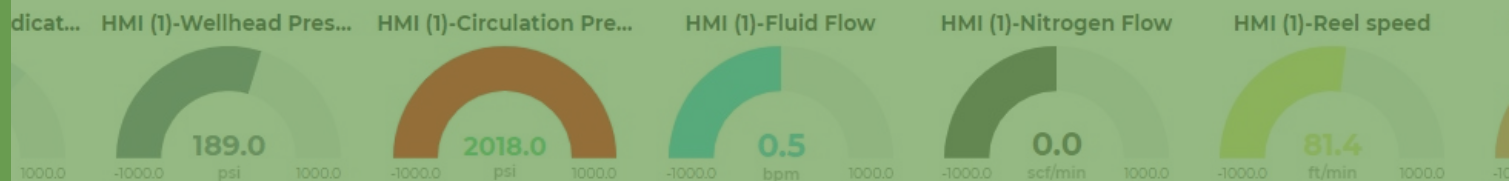

“

DART is a powerful software solution designed specifically for oil and gas service companies. Its robust set of features makes it an ideal tool for managing and analyzing operations, and it is particularly well-suited for companies involved in coiled tubing, pumping, cementing, slickline, and well testing.

# WITH DART

oil and gas service companies can easily monitor and track the progress of their operations, as well as collect and analyze data to improve efficiency and reduce costs. The software offers real-time monitoring and reporting capabilities, allowing operators to quickly identify issues and make informed decisions to keep operations running smoothly.

# FEATURES

- Real-time graphing that enables scrolling back and forth in time
- Merging of several curves on a single graph
- Flexible and automatic scaling options
- Curve coloring
- Number formatting for each parameter on the graph.

# THE SOFTWARE

also allows for data to be accessed externally for real-time analysis, as well as importing of external data. Peak/trough is facilitated by its ability to sample rates from one second, while the zoom feature before printing ensures detailed analysis. Summary/treatment reports can be generated with comments entered in real-time or edited post-job