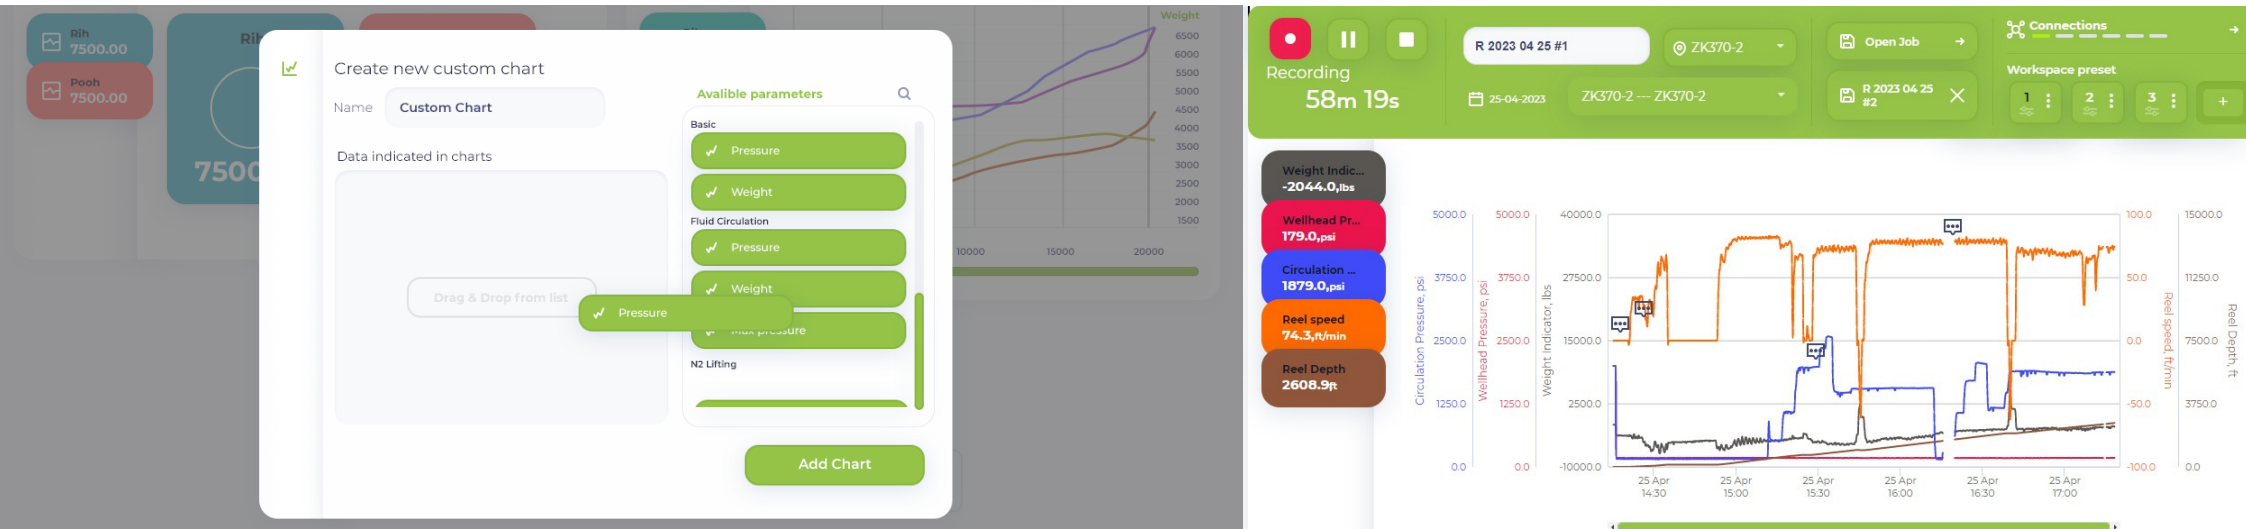

# FEATURES

- Real-time graphing that enables scrolling back and forth in time
- Merging of several curves on a single graph
- Flexible and automatic scaling options
- Curve coloring
- Number formatting for each parameter on the graph.

# ADDITIONALLY

- It offers upper and lower alarms for each parameter
- Software calibration of parameters without affecting hardware configuration

**REAL-TIME MONITORING WEB PORTAL IS ONE OF THE KEY FEATURES OF DART** ADD ON

# THE SOFTWARE

also allows for data to be accessed externally for real-time analysis, as well as importing of external data. Peak/trough is facilitated by its ability to sample rates from one second, while the zoom feature before printing ensures detailed analysis. Summary/treatment reports can be generated with comments entered in real-time or edited post-job